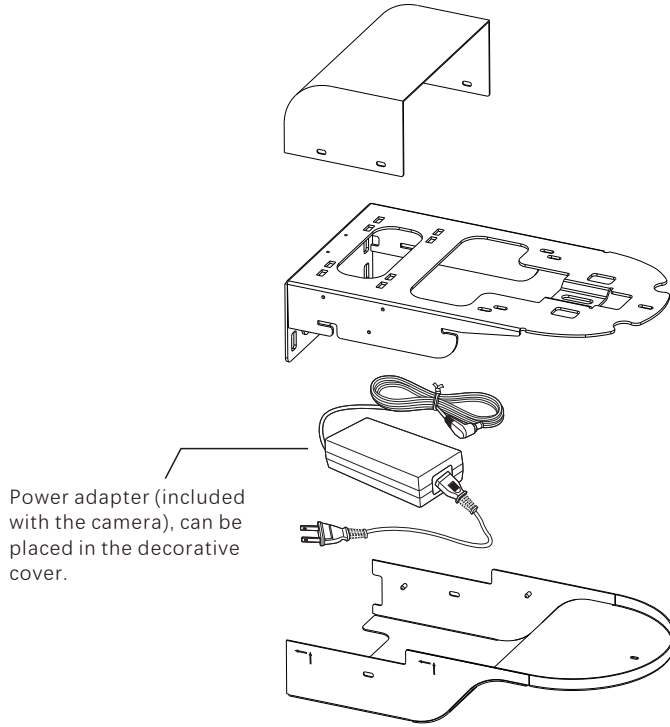

C-WM2B-CV/C-WM2W-CV
Bracket Decorative Cover x1

M3*6PW x1
Included with Camera Purchased

M3*6 x6
For Fixing Decorative Cover

Bracket Exploded View

Camera Installation Diagram

①

②

3

Align the Decorative cover A positioning holes with the bracket screw holes.

4

7 Series

D Series

Camera Hoisting Diagram