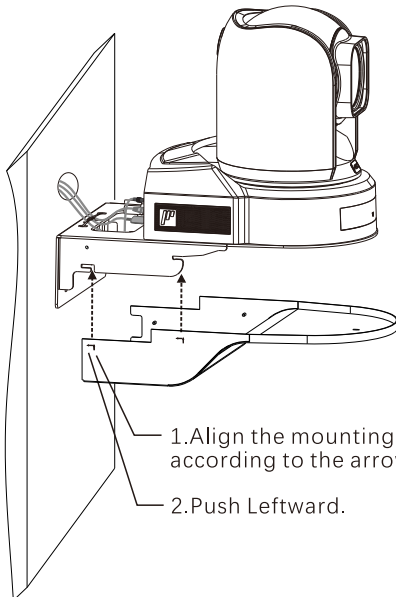

C-WM3B-CV/C-WM3W-CV
Bracket Decorative Cover x1

M3x6 x3
For Fixing Decorative Cover

Bracket Exploded View

Installation Diagram

①

- 1.Align the mounting position according to the arrow marks.
- 2.Push Leftward.

②

③

Align the Decorative cover A positioning holes with the bracket screw holes.

④

Hoisting Diagram

①

②

③

Align the Decorative cover A positioning holes with the bracket screw holes.

④