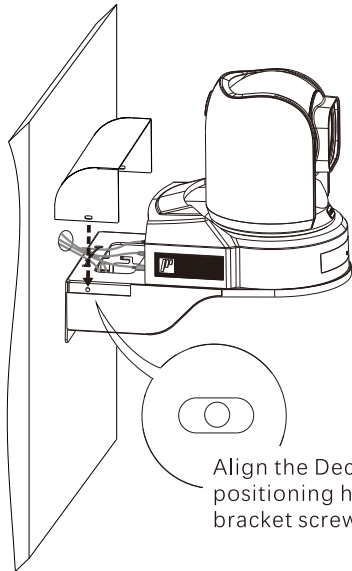

C-WM3B-CV/C-WM3W-CV
Bracket Decorative Cover x1

M3x6 x3
For Fixing Decorative Cover

Bracket Exploded View

Installation Diagram

①

- 1.Align the mounting position according to the arrow marks.
- 2.Push Leftward.

②

③

Align the Decorative cover A positioning holes with the bracket screw holes.

④

Hoisting Diagram

①

②

③

Align the Decorative cover A positioning holes with the bracket screw holes.

④