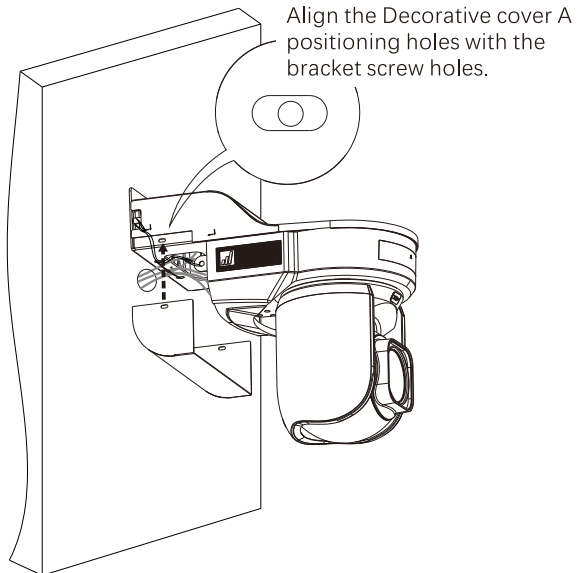

C-WM3B-CV/C-WM3W-CV
Bracket Decorative Cover x1

M3x6 x3
For Fixing Decorative Cover

Bracket Exploded View

Installation Diagram

①

- 1.Align the mounting position according to the arrow marks.
- 2.Push Leftward.

②

③

Align the Decorative cover A positioning holes with the bracket screw holes.

④

Hoisting Diagram

①

②

③

Align the Decorative cover A positioning holes with the bracket screw holes.

④