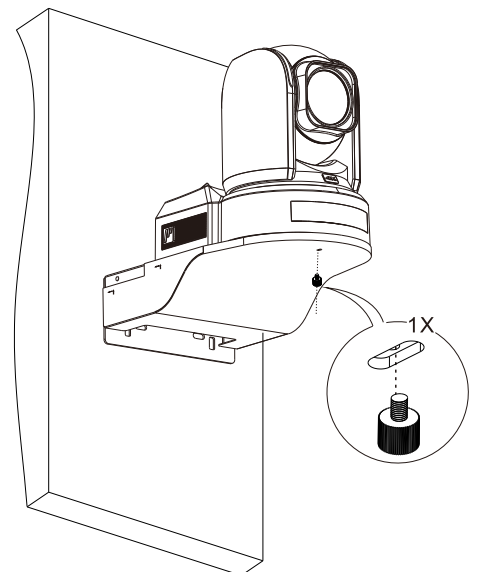

C-WM3B-CV/C-WM3W-CV
Bracket Decorative Cover x1

M3x6 x3
For Fixing Decorative Cover

Bracket Exploded View

Installation Diagram

①

- 1.Align the mounting position according to the arrow marks.
- 2.Push Leftward.

②

③

Align the Decorative cover A positioning holes with the bracket screw holes.

④

Hoisting Diagram

①

②

③

Align the Decorative cover A positioning holes with the bracket screw holes.

④