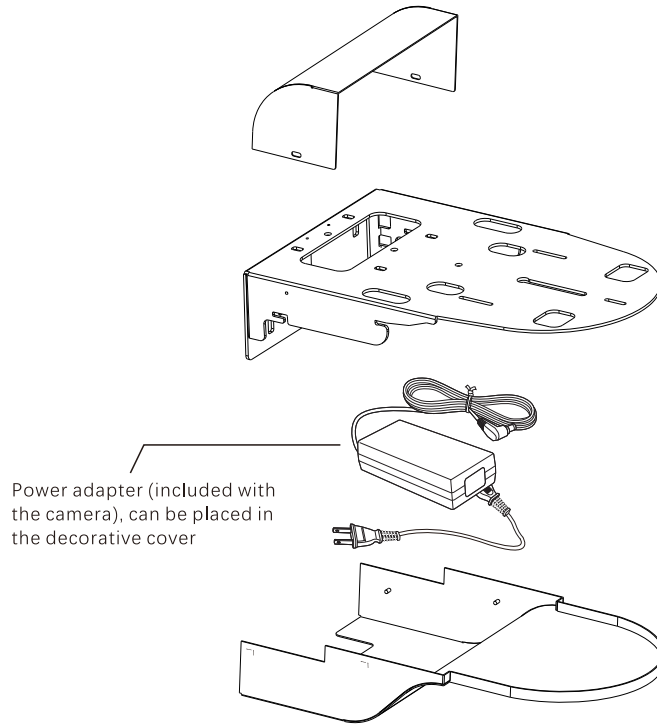

C-WM3B-CV/C-WM3W-CV
Bracket Decorative Cover x1

M3x6 x3
For Fixing Decorative Cover

Bracket Exploded View

Installation Diagram

①

- 1.Align the mounting position according to the arrow marks.
- 2.Push Leftward.

②

③

Align the Decorative cover A positioning holes with the bracket screw holes.

④

Hoisting Diagram

①

②

③

Align the Decorative cover A positioning holes with the bracket screw holes.

④