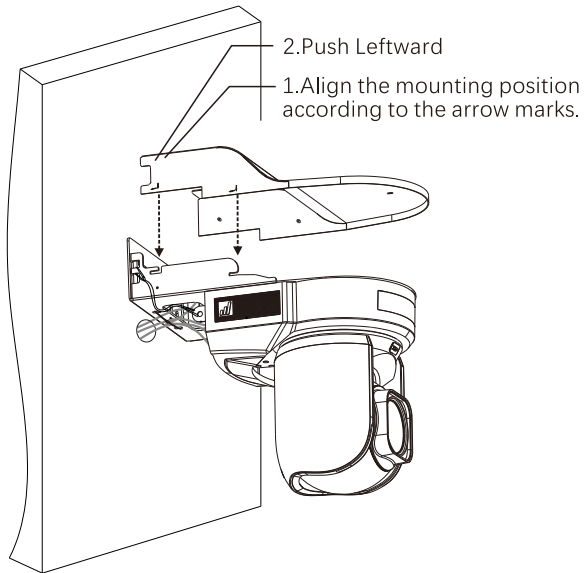

C-WM3B-CV/C-WM3W-CV
Bracket Decorative Cover x1

M3x6 x3
For Fixing Decorative Cover

Bracket Exploded View

Installation Diagram

①

- 1.Align the mounting position according to the arrow marks.
- 2.Push Leftward.

②

③

Align the Decorative cover A positioning holes with the bracket screw holes.

④

Hoisting Diagram

①

②

③

Align the Decorative cover A positioning holes with the bracket screw holes.

④