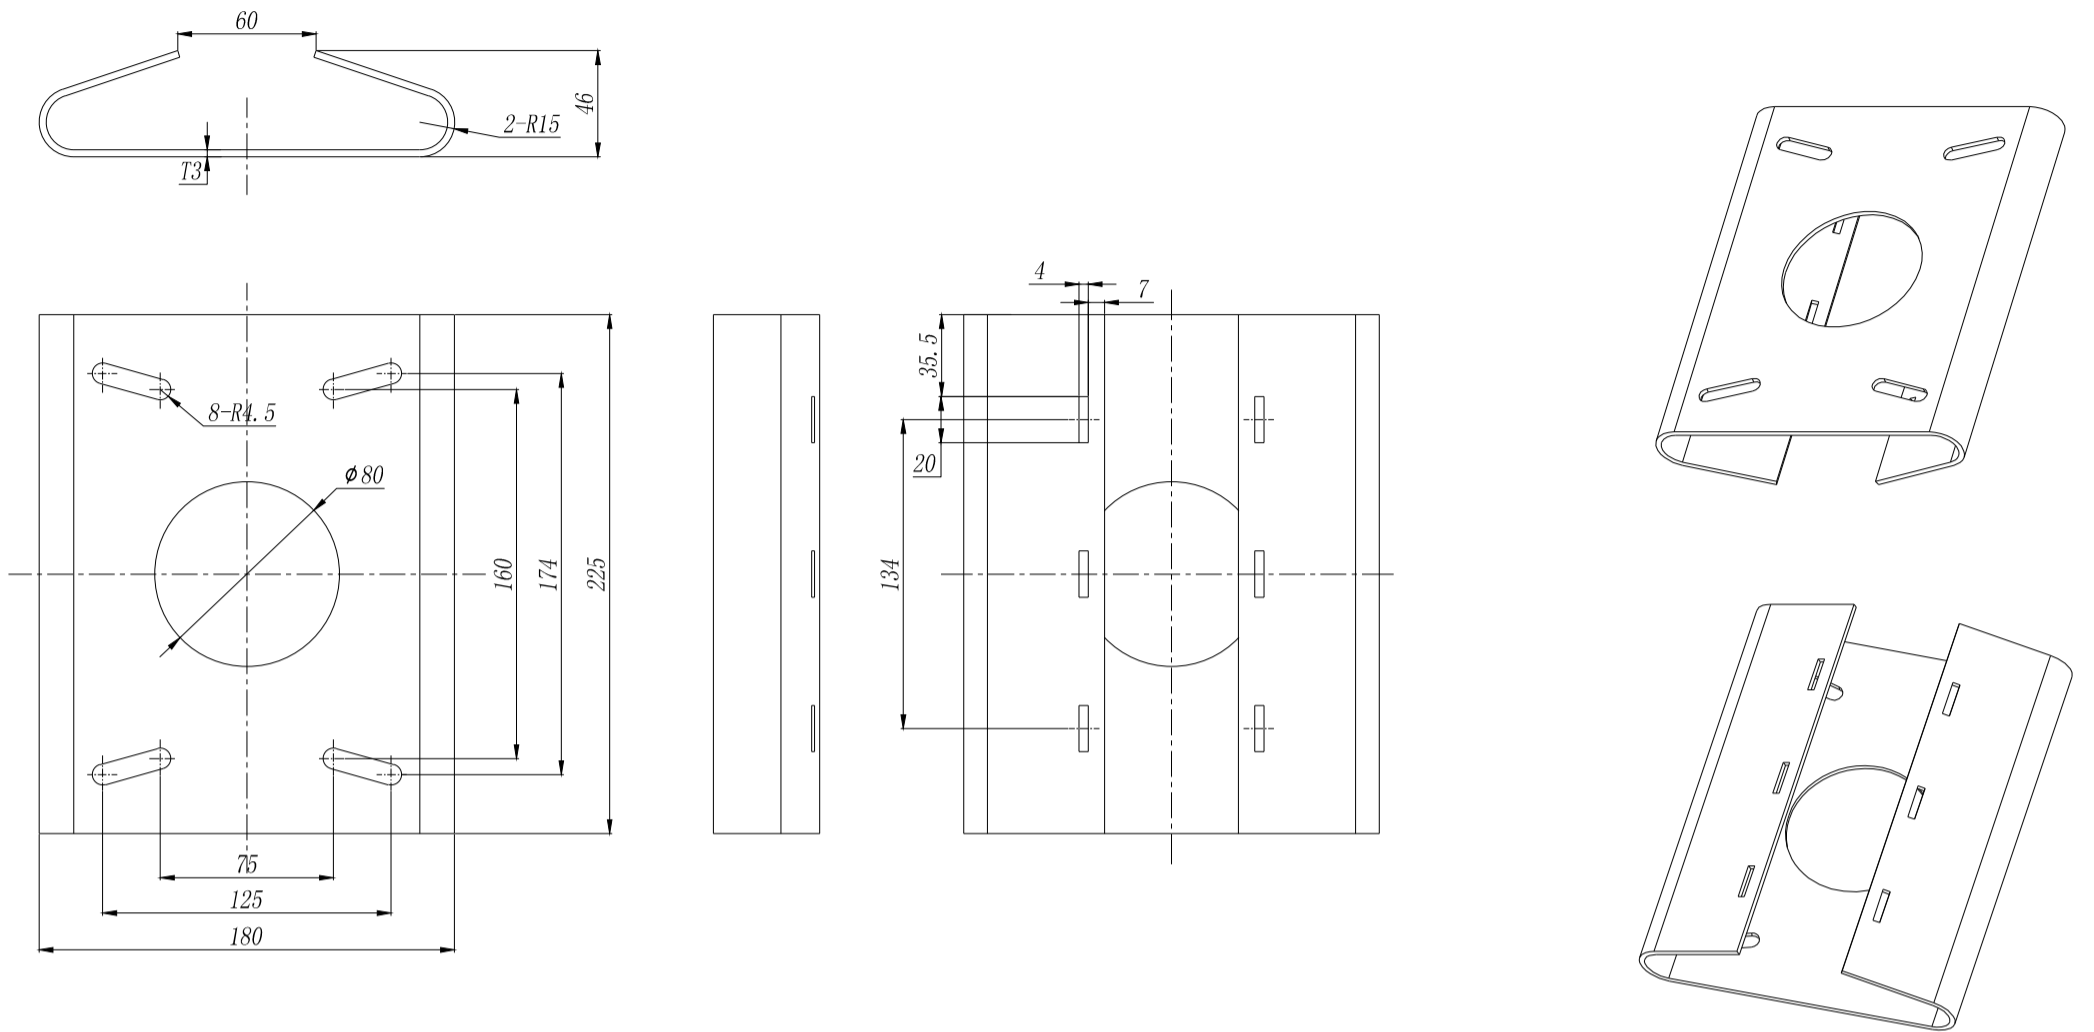

Unit:mm

### Pole Mount Adapter Dimension

---

### Metal Strap Dimension

---