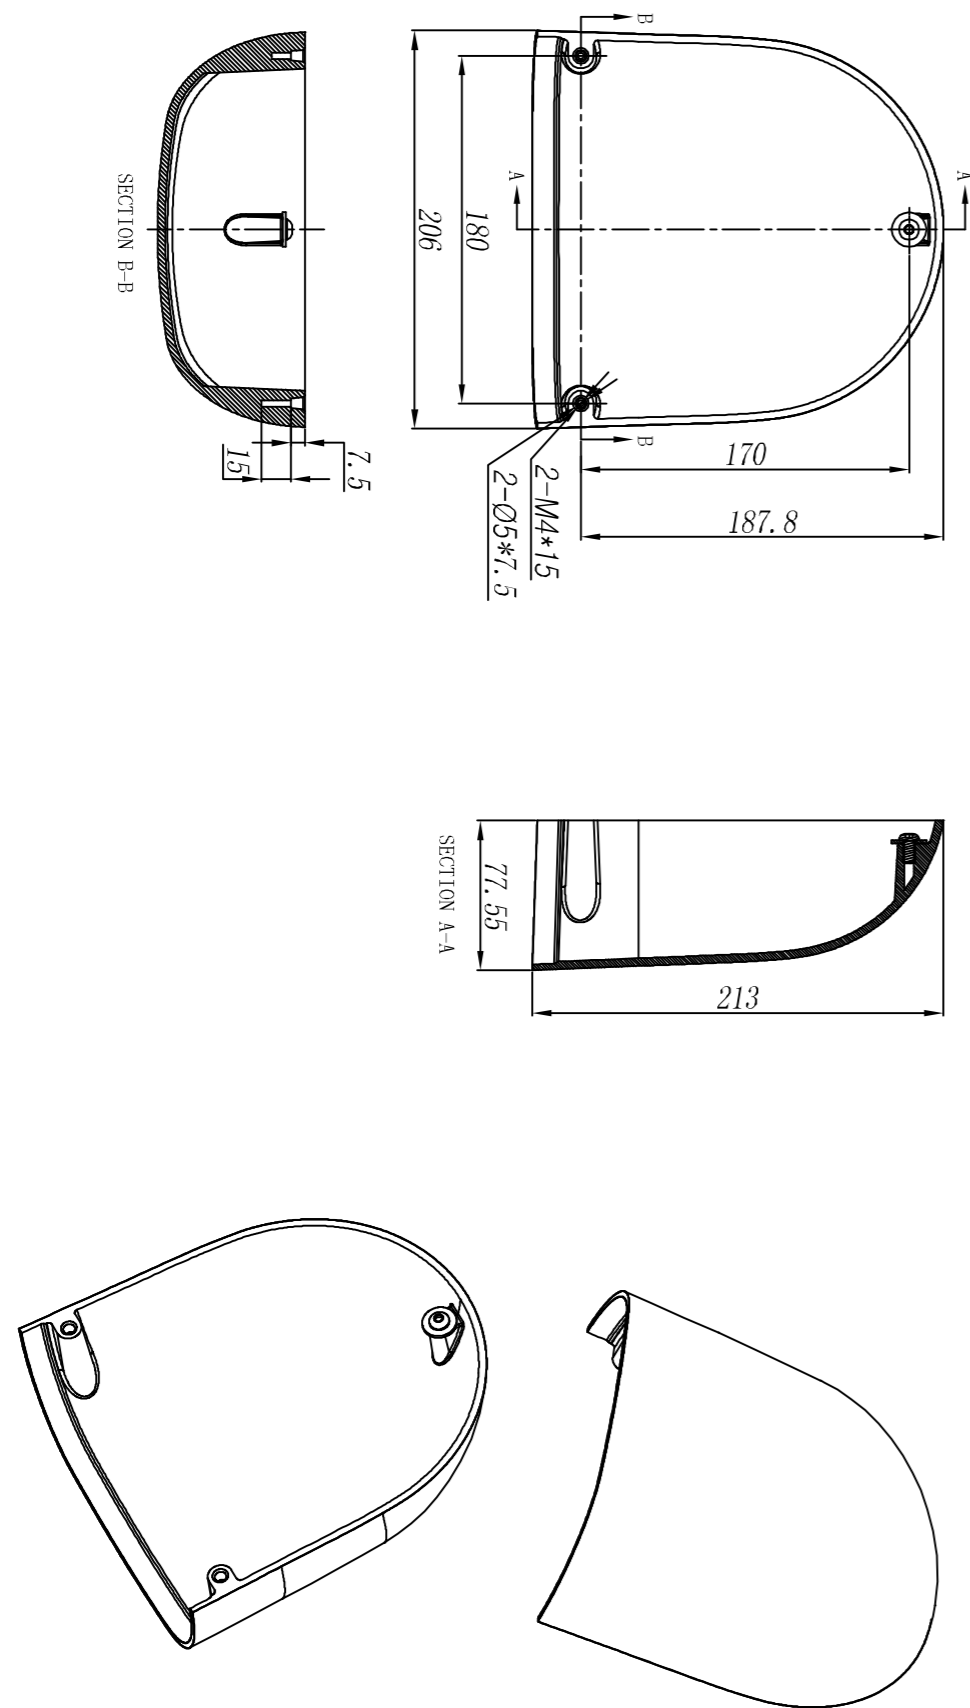

Unit:mm

Wall Mount Bracket Bracket Cove Dimension

Wall Mount Bracket Bracket Body Dimension