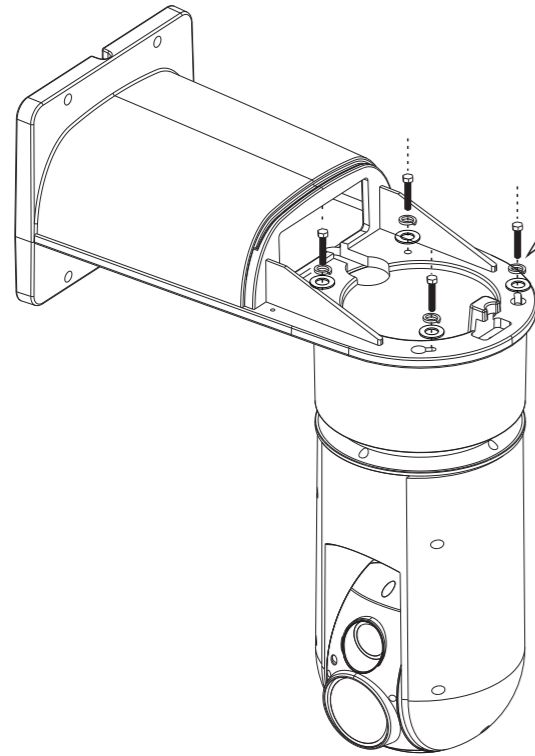

1X

Wall Mount Bracket

4X

M8\*32

4X

Φ8\*Φ14\*1.5

4X

Φ8\*1

①

4X M8\*32

4X Φ8\*1

4X Φ8\*Φ14\*1.5

②

Tightening the screw

③

Wall

Fixed Screw 4X  
(Not including with Product)