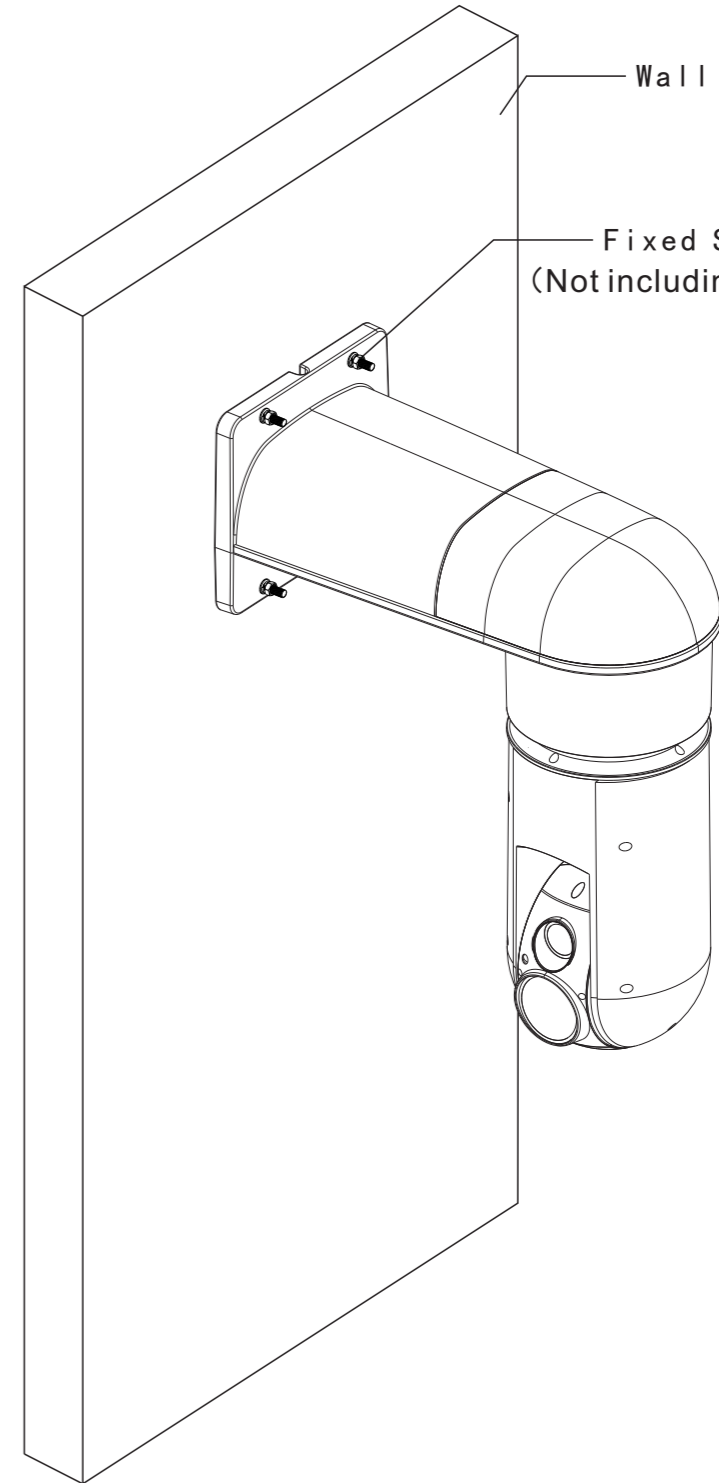

1X

Wall Mount Bracket

4X

M8\*32

4X

Φ8\*Φ14\*1.5

4X

Φ8\*1

①

4X M8\*32

4X Φ8\*1

4X Φ8\*Φ14\*1.5

②

Tightening the screw

③

Wall

Fixed Screw 4X  
(Not including with Product)